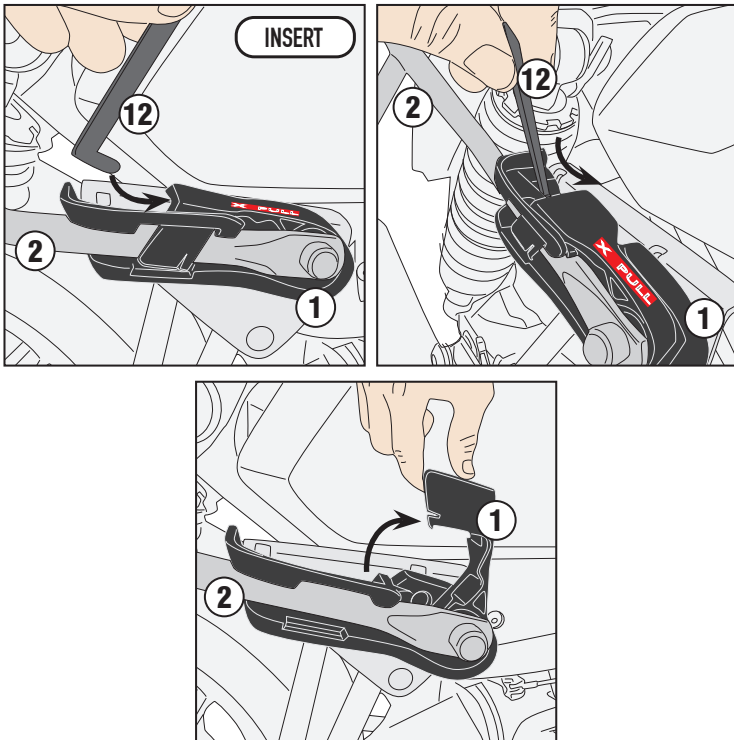

TO OPEN WITH SPECIAL KEY